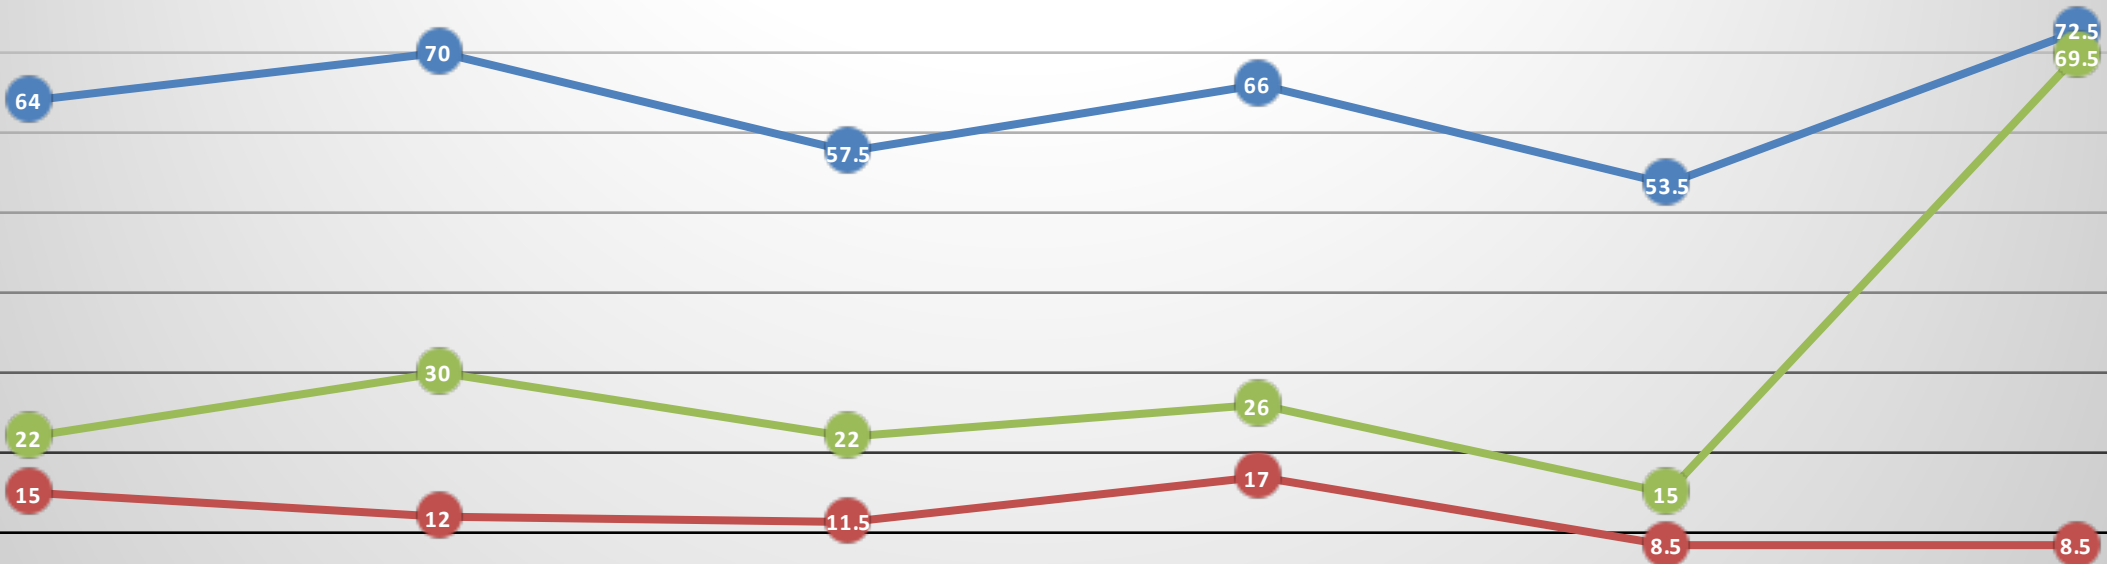

<u>Year</u>	<u>First Day</u>	<u>Last Day</u>	<u># Days Opened</u>	<u># Days Closed</u>	<u># Max Consecutive Days open</u>	<u>Historical Average</u>	
2021/22	2021-12-22	2022-03-13	73.5	9.5	26		
2020/21	2020-12-30	2021-03-09	66.5	3.5	39		
2019/20	2019-12-20	2020-03-08	64	15	22	Days Opened:	65.44
2018/19	2018-12-24	2019-03-16	70	12	30	Days Closed:	10.69
2017/18	2017-12-18	2018-02-24	57.5	11.5	22	Max # Consecutive:	31.19
2016/17	2016-12-26	2017-03-18	66	17	26		
2015/16	2016-01-05	2016-03-06	53.5	8.5	15		
2014/15	2014-12-22	2015-03-12	72.5	8.5	69.5		
2013/14	2013-12-17	2014-03-19					
2012/13	2012-12-25	2013-03-24					
Dec-2011	2011-12-30	2012-03-10					

**Trend Analysis of Rink Days**

# Trend Analysis of Rink Days

● Days Opened
 ● Days Closed
 ● Max No. Days Opened

2022-03-13	2021-03-09	2020-03-08	2019-03-16	2018-02-24	2017-03-18
2021-12-22	2020-12-30	2019-12-20	2018-12-24	2017-12-18	2016-12-26
2021/22	2020/21	2019/20	2018/19	2017/18	2016/17