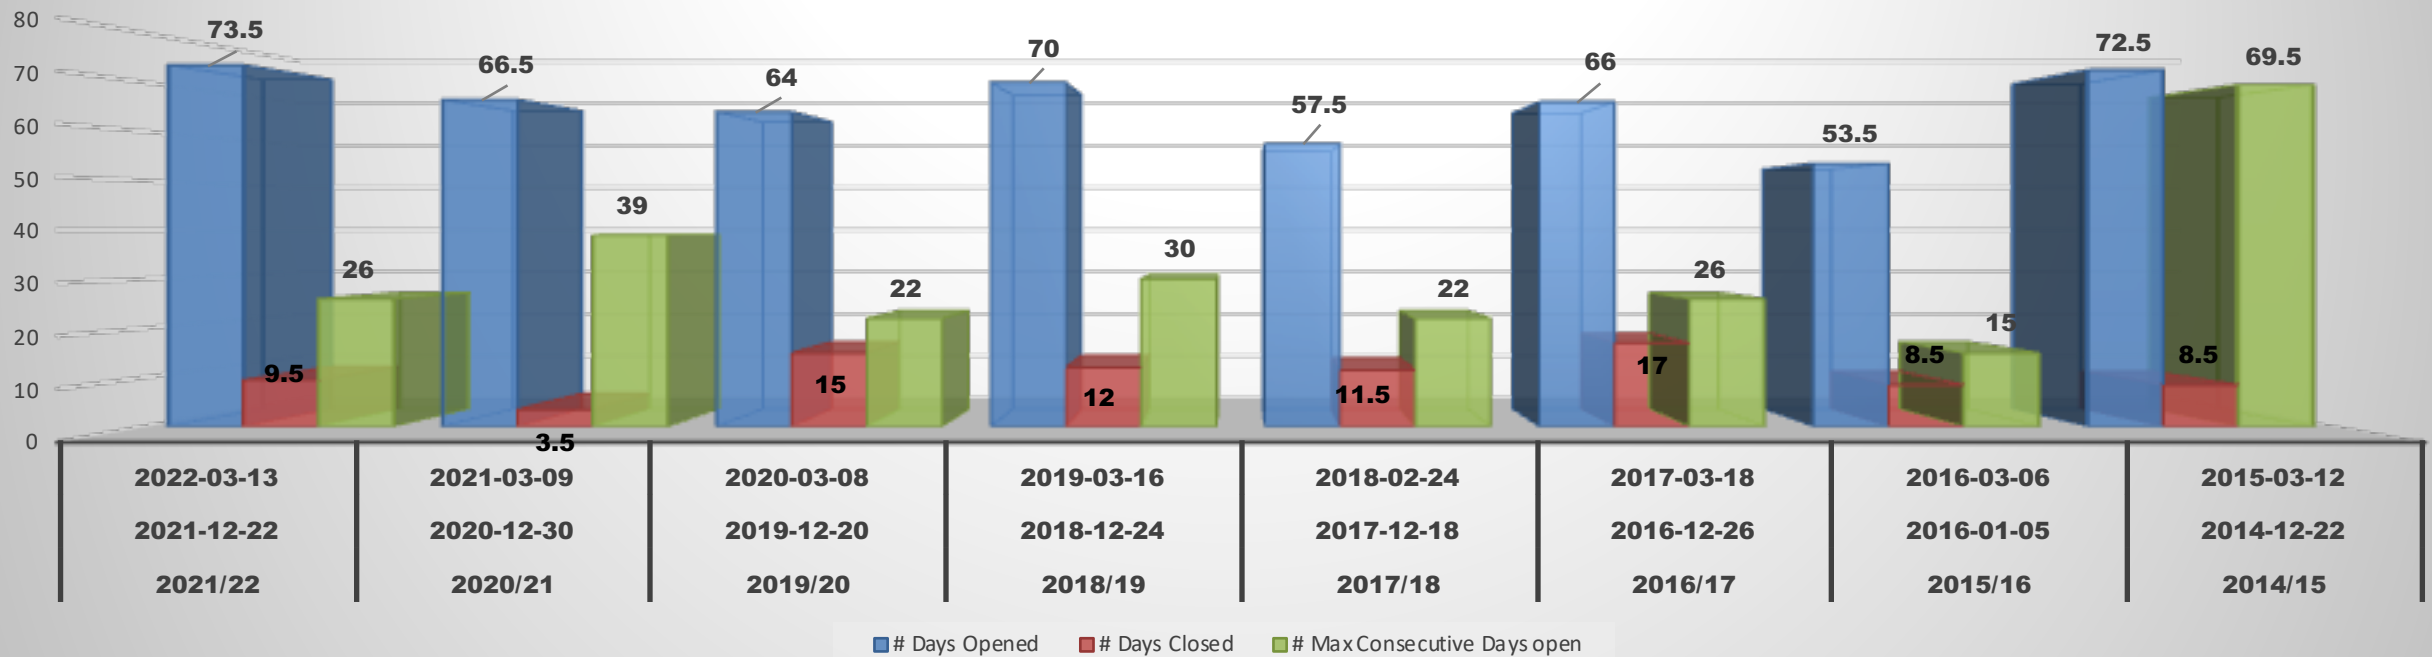

<u>Year</u>	<u>First Day</u>	<u>Last Day</u>	<u># Days Opened</u>	<u># Days Closed</u>	<u># Max Consecutive Days open</u>	<u>Historical Average</u>	
2021/22	2021-12-22	2022-03-13	73.5	9.5	26		
2020/21	2020-12-30	2021-03-09	66.5	3.5	39		
2019/20	2019-12-20	2020-03-08	64	15	22	Days Opened:	65.44
2018/19	2018-12-24	2019-03-16	70	12	30	Days Closed:	10.69
2017/18	2017-12-18	2018-02-24	57.5	11.5	22	Max # Consecutive:	31.19
2016/17	2016-12-26	2017-03-18	66	17	26		
2015/16	2016-01-05	2016-03-06	53.5	8.5	15		
2014/15	2014-12-22	2015-03-12	72.5	8.5	69.5		
2013/14	2013-12-17	2014-03-19					
2012/13	2012-12-25	2013-03-24					
Dec-2011	2011-12-30	2012-03-10					

**Trend Analysis of Rink Days**

# Trend Analysis of Rink Days

● Days Opened
 ● Days Closed
 ● Max No. Days Opened

2022-03-13	2021-03-09	2020-03-08	2019-03-16	2018-02-24	2017-03-18
2021-12-22	2020-12-30	2019-12-20	2018-12-24	2017-12-18	2016-12-26
2021/22	2020/21	2019/20	2018/19	2017/18	2016/17